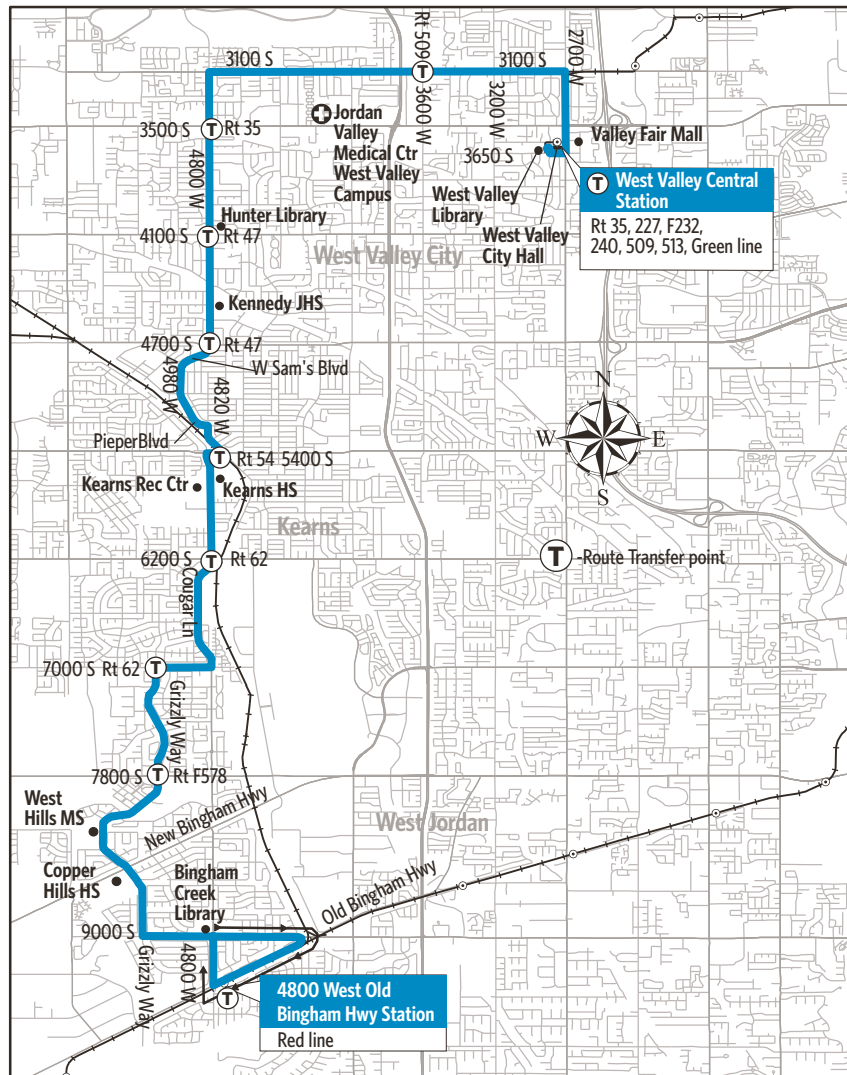

Route 248 - 4800 West

For Information Call 801-RIDE-UTA (801-743-3882)
 outside Salt Lake County 888-RIDE-UTA (888-743-3882)
www.rideuta.com

248

HOW TO USE THIS SCHEDULE

Determine your timepoint based on when you want to leave or when you want to arrive. Read across for your destination and down for your time and direction of travel. A route map is provided to help you relate to the timepoints shown. Weekday, Saturday & Sunday schedules differ from one another.

TRANSFERS

Upon payment of a fare, a transfer is good for travel in any direction, including return trip, for two (2) hours until the time cut. The value of a transfer towards a fare on a more expensive service is the regular cash fare.

UTA  BUS

WEEKDAYS

To 4800 West Old Bingham Hwy Station

West Valley Central Station	3100 S & 3600 W	3500 S & 4800 W	4700 S & 4800 W	5400 S & Cougar Ln	7000 S & Cougar Ln	New Bingham Hwy & Grizzly Way	4773 W Old Bingham Hwy Station
619a	625a	632a	636a	642a	647a	654a	702a
719	725	732	736	742	747	754	802
819	826	834	838	844	848	855	903
919	926	934	938	944	948	955	1003
1019	1026	1034	1038	1044	1048	1055	1103
1119	1126	1134	1138	1144	1148	1155	1203p
1219p	1226p	1234p	1240p	1246p	1250p	1257p	105
119	126	134	140	146	150	157	205
219	226	234	240	246	250	257	305
319	326	338	345	352	357	405	413
419	426	434	440	446	450	458	506
519	526	534	540	546	550	558	606
619	626	634	640	646	650	658	706

PLAN AND TRACK WITH YOUR TRIP WITH transit

Available in the App Store and Google Play.

PAY WITH UTA GoRide.

Available in the App Store and Google Play.

Timepoints are approximate and may vary due to road and traffic conditions