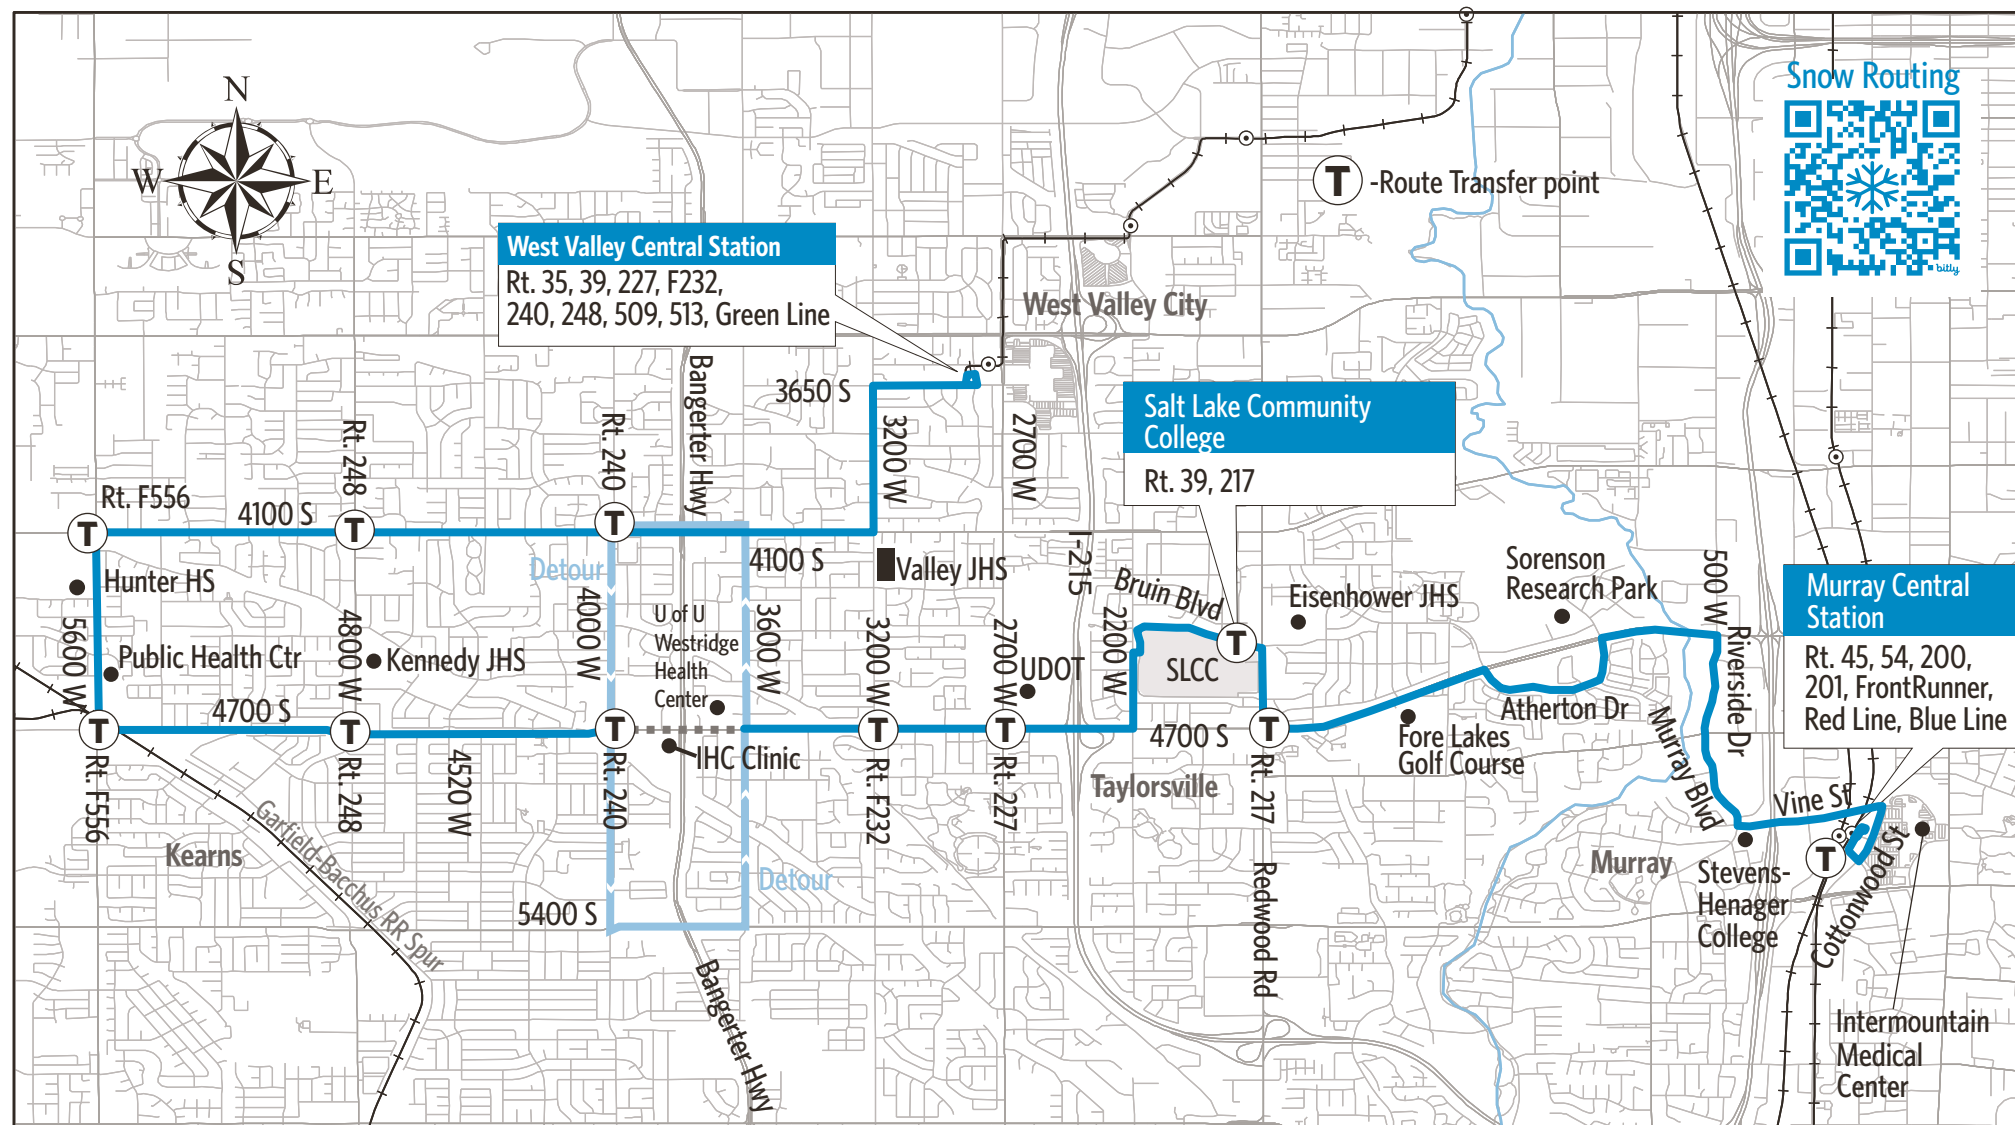

## Route 47 - 4100 South/4700 South

For Information Call 801-RIDE-UTA (801-743-3882)  
outside Salt Lake County 888-RIDE-UTA (888-743-3882)  
www.rideuta.com

### HOW TO USE THIS SCHEDULE

Determine your timepoint based on when you want to leave or when you want to arrive. Read across for your destination and down for your time and direction of travel. A route map is provided to help you relate to the timepoints shown. Weekday, Saturday & Sunday schedules differ from one another.

### TRANSFERS

Upon payment of a fare, a transfer is good for travel in any direction, including return trip, for two (2) hours until the time cut. The value of a transfer towards a fare on a more expensive service is the regular cash fare.