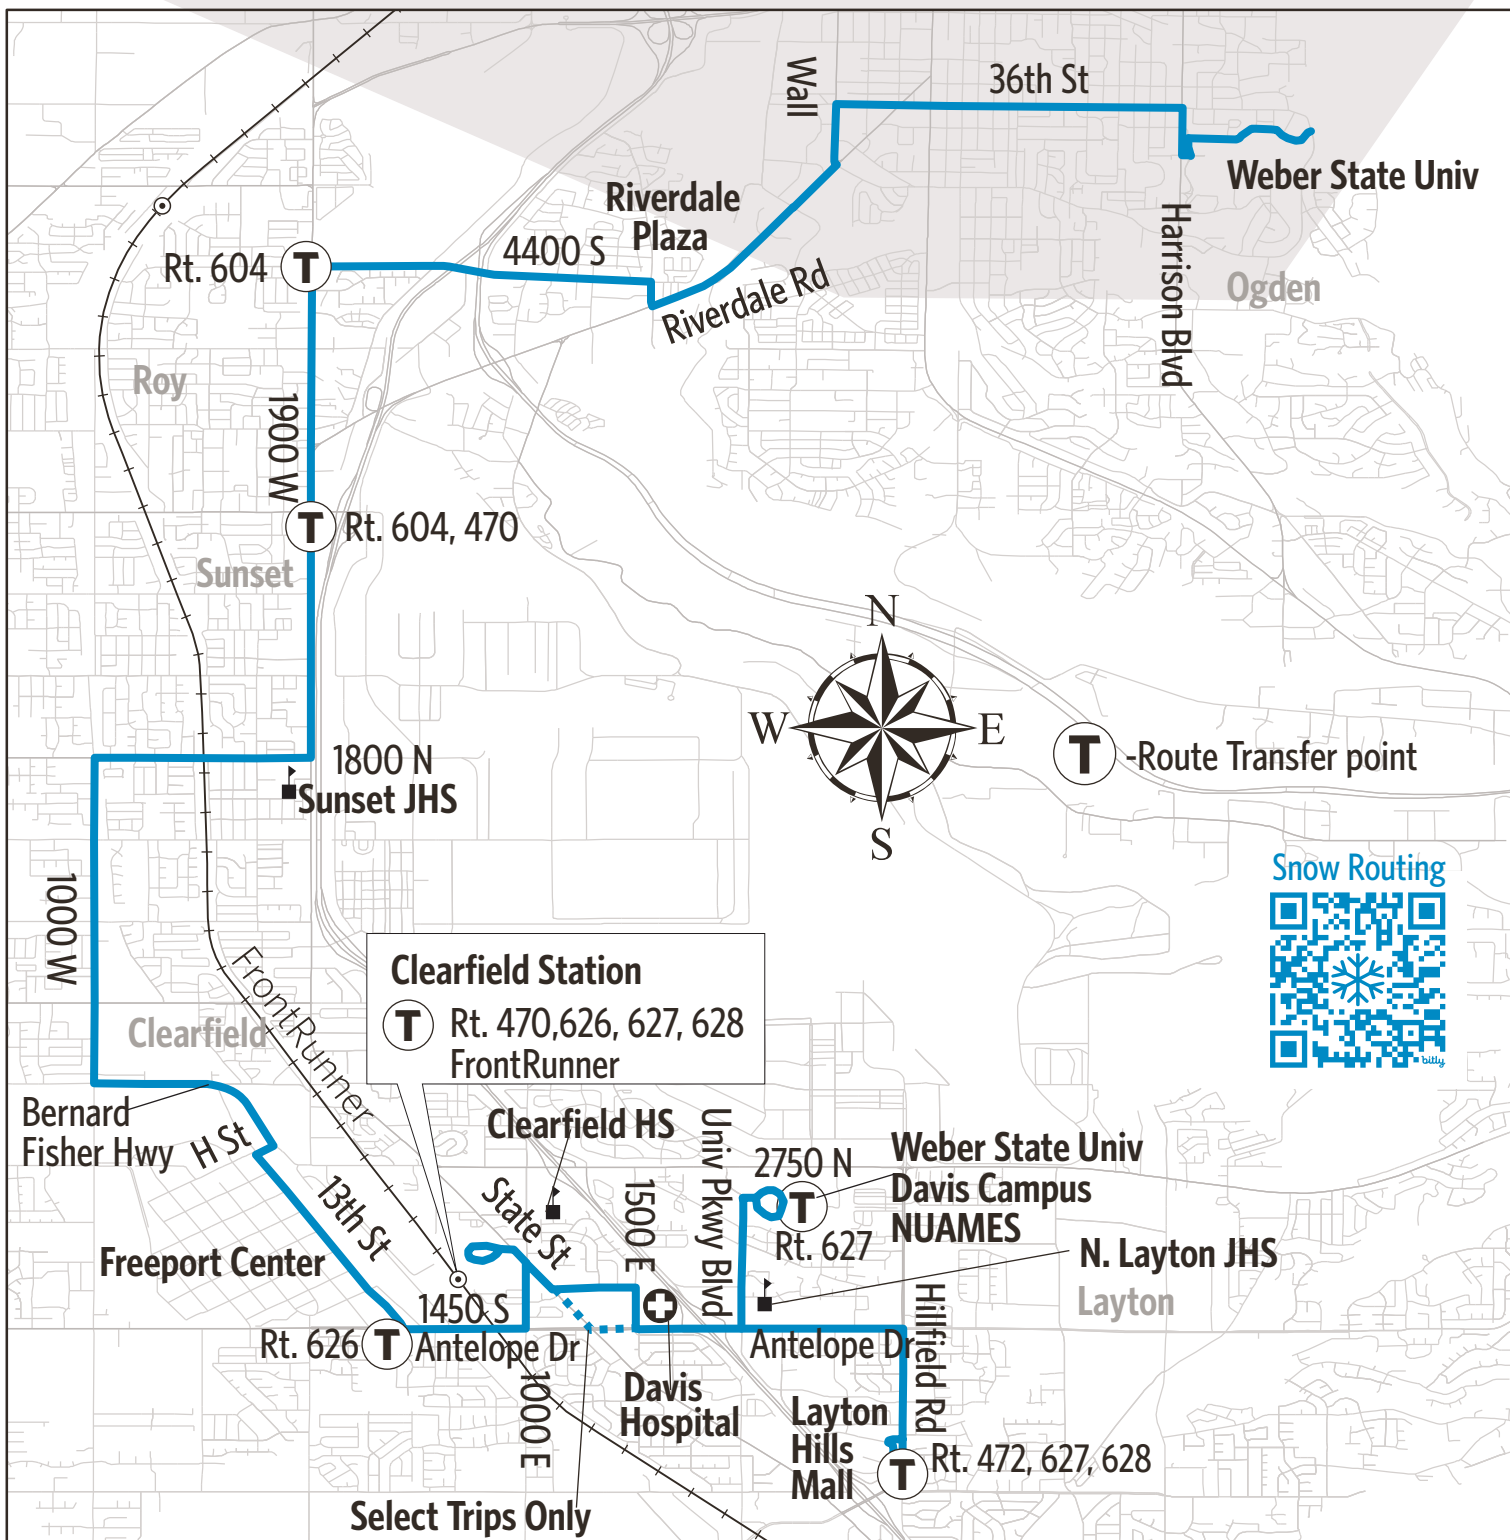

For Information Call 801-RIDE-UTA (801-743-3882)  
outside Salt Lake County 888-RIDE-UTA (888-743-3882)  
www.rideuta.com

**HOW TO USE THIS SCHEDULE**

Determine your timepoint based on when you want to leave or when you want to arrive. Read across for your destination and down for your time and direction of travel. A route map is provided to help you relate to the timepoints shown. Weekday, Saturday & Sunday schedules differ from one another.

**LOST AND FOUND**

Weber/South Davis: 801-626-1207 option 3  
Utah County: 801-227-8923  
Salt Lake County: 801-287-4664

**FARES**

Exact Fare is required. Fares are subject to change.

**ACCESSIBLE SERVICE**

Upon payment of a fare, a transfer is good for travel in any direction, including return trip, for two (2) hours until the time cut. The value of a transfer towards a fare on a more expensive service is the regular cash fare.

**640**

**Layton Hills Mall/WSU Ogden Campus**

Ogden  
WSU Ogden Campus  
Riverdale, Roy, Sunset, Clearfield  
Clearfield Station  
WSU Davis Campus  
NUAMES  
Layton Hills Mall  
Layton