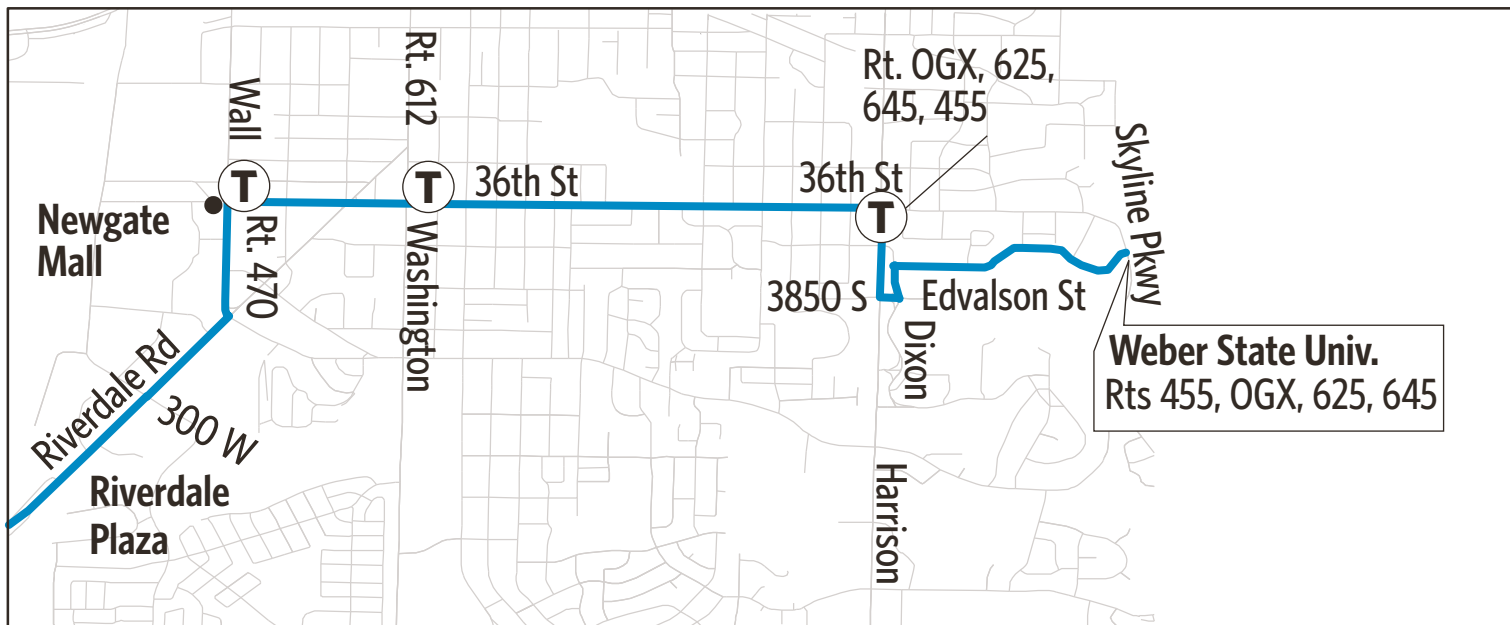

Route 640 - Layton Hills Mall/Weber State Univ. Ogden Campus

**SEE SOMETHING?  
SAY SOMETHING!**

To contact UTA police:  
Call: 801-287-EYES (801-287-3937)  
Or Text UTATIP and your tip to 274637

**INTERPRETER**

For Information Call 801-RIDE-UTA (801-743-3882)  
outside Salt Lake County 888-RIDE-UTA (888-743-3882)  
www.rideuta.com

**HOW TO USE THIS SCHEDULE**

Determine your timepoint based on when you want to leave or when you want to arrive. Read across for your destination and down for your time and direction of travel. A route map is provided to help you relate to the timepoints shown. Weekday, Saturday & Sunday schedules differ from one another.

**LOST AND FOUND**

Weber/South Davis: 801-626-1207 option 3  
Utah County: 801-227-8923  
Salt Lake County: 801-287-4664

**FARES**

Exact Fare is required. Fares are subject to change.

**ACCESSIBLE SERVICE**

**640**

**Layton Hills Mall/WSU Ogden Campus**

Ogden  
WSU Ogden Campus  
Riverdale, Roy, Sunset, Clearfield  
Clearfield Station  
WSU Davis Campus  
NUAMES  
Layton Hills Mall  
Layton