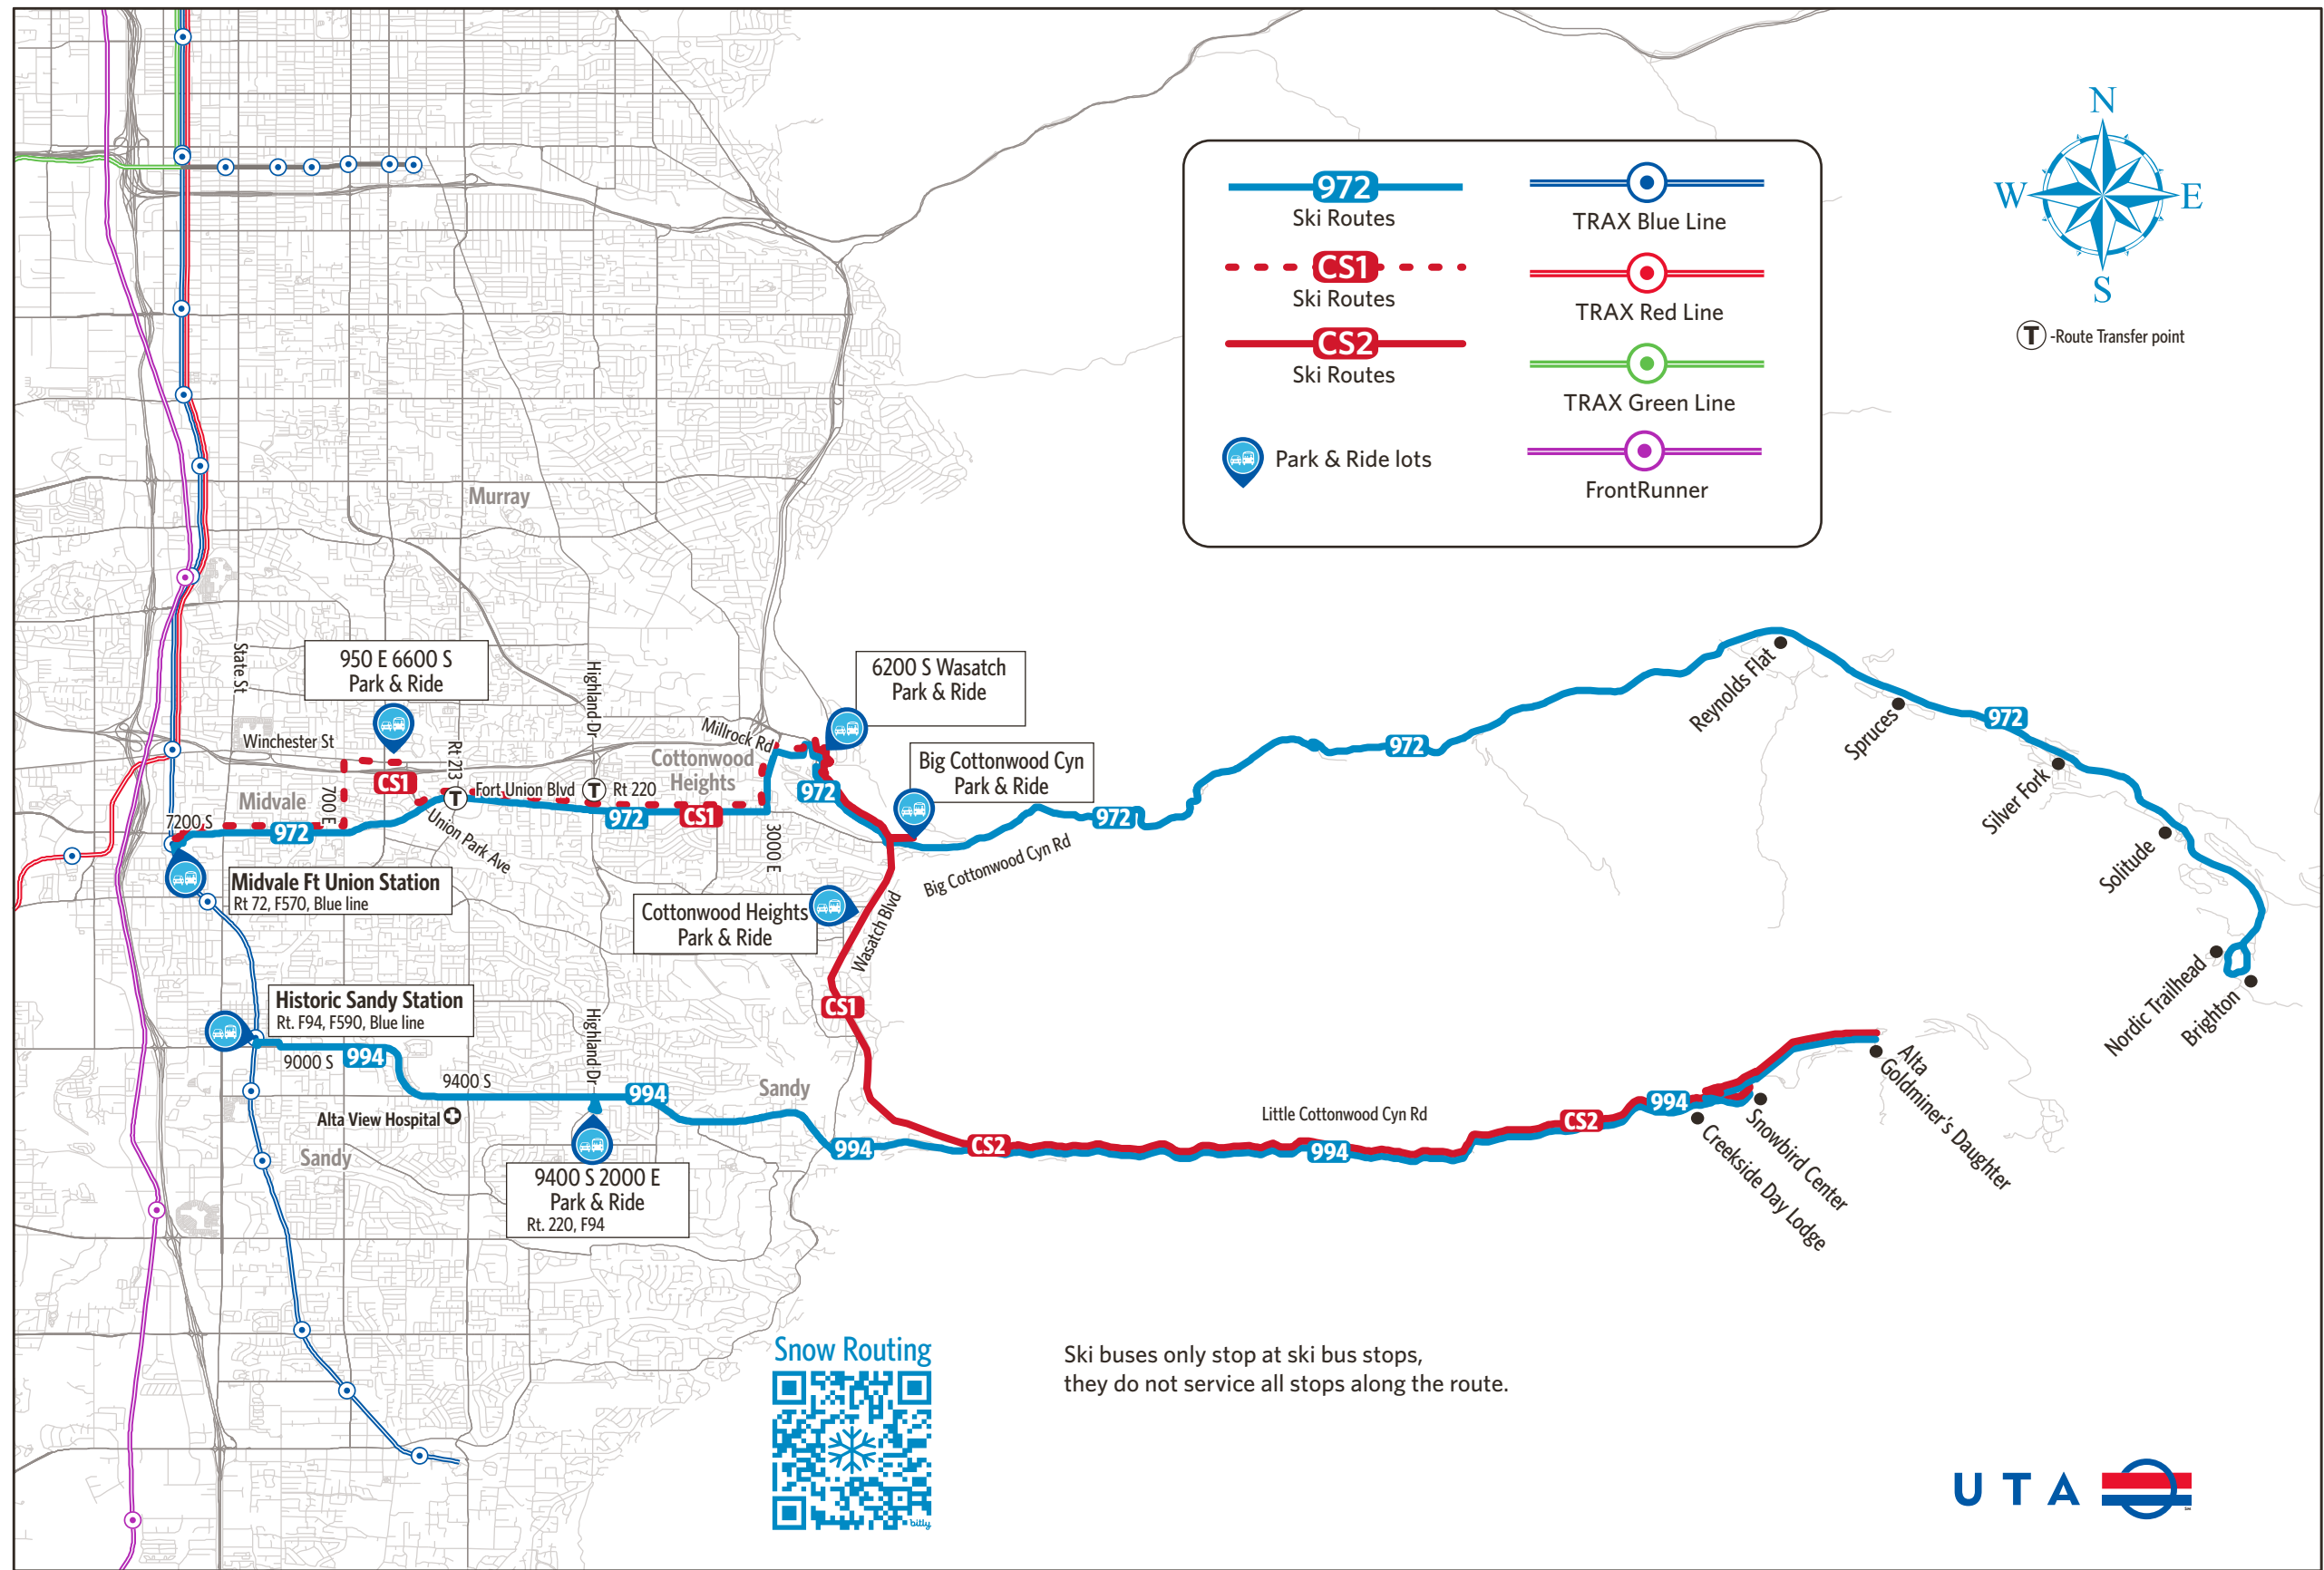

# Ski Routes Map

Park & Ride Lots	Route Destinations
Midvale Ft Union Station	972 Solitude/Brighton
Historic Sandy Station	994 Snowbird/Alta
9400 S 2000 E Park & Ride	994 Snowbird/Alta
6200 S Wasatch Park & Ride	972 Solitude/Brighton
Big Cottonwood Cyn Park & Ride	972 Solitude/Brighton

**SEE SOMETHING? SAY SOMETHING!**

To contact UTA police:  
 Call: 801-287-EYES (801-287-3937)  
 Or Text UTATIP and your tip to 274637

**TRANSITWATCH**

**INTERPRETER**

801-RIDE-UTA  
 call (801-743-3882)  
 Toll-Free (888-743-3882)

Intérprete 口譯 thông dịch viên  
 해석자 tumač переводчик  
 インタプリタ Dolmetscher

Plan, track & pay your trip with **transit**

Available in the App Store and Google Play.

Using UTA's bus and TRAX and FrontRunner, Passengers can access UTA's Ski service from most of the Wasatch Front.